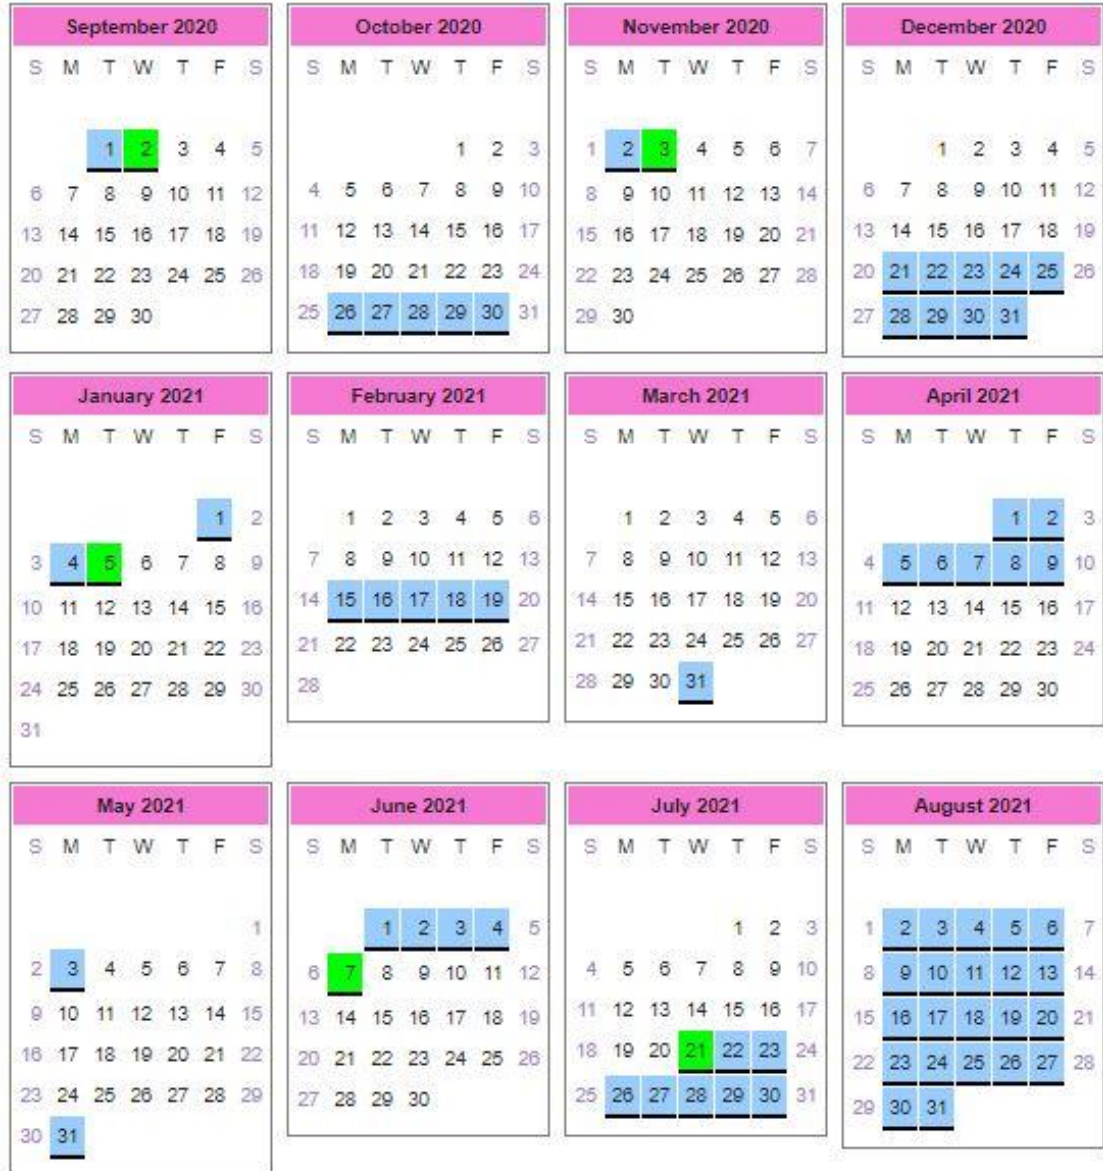

## Spring Term 2021 (56 days)

**INSET: Tuesday 5 January 2021**

Starts: Wednesday 6 January 2021

Half term: Monday 15 February 2021 - Friday 19 February 2021

Ends: Tuesday 30 March 2021

## Summer Term 2021 (64 days)

Starts: Monday 12 April 2021

**May Day: Monday 3 May 2021**

Half term: Monday 31 May 2021 - Monday 7 June 2020 (**INSET**)

Starts: Tuesday 8 June 2021

Ends: Tuesday 20 July 2021

**INSET: Wednesday 21 July 2021**

Total number of days - 190 + 5 Inset days

### View School Calendar

District: 02 School No: 024 Status: Provisional

◀ 2020/2021 ▶

Great Eccleston Copp Church of England Primary School - Aided School (Primary (Infant+Junior))

Total Openings: 190

Training Days: 5